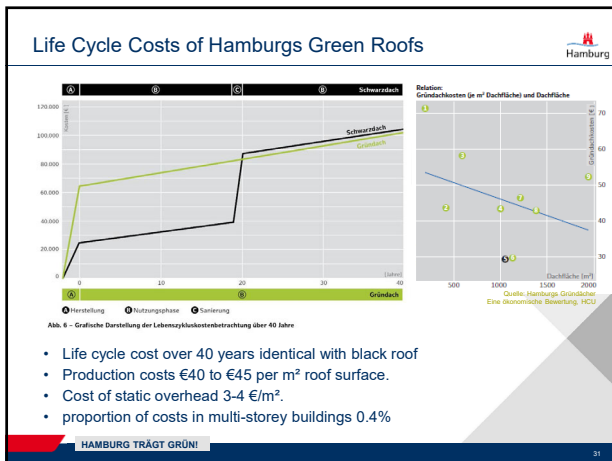

7. Conclusions/ Erkenntnisse

1. ### Conclusions
2. Binding political decision effective
   - Strategic approach and comprehensive concept
   - Overarching strategies helpful: Hamburg Climate Plan
   - Coordinated activities of city departments
   - Financial incentive
   - Involvement of stakeholders
   - Produce content for general public, experts and media
   - Pilots
   - Awareness of the limitations
3. HAMBURG TRÄGT GRÜNI!