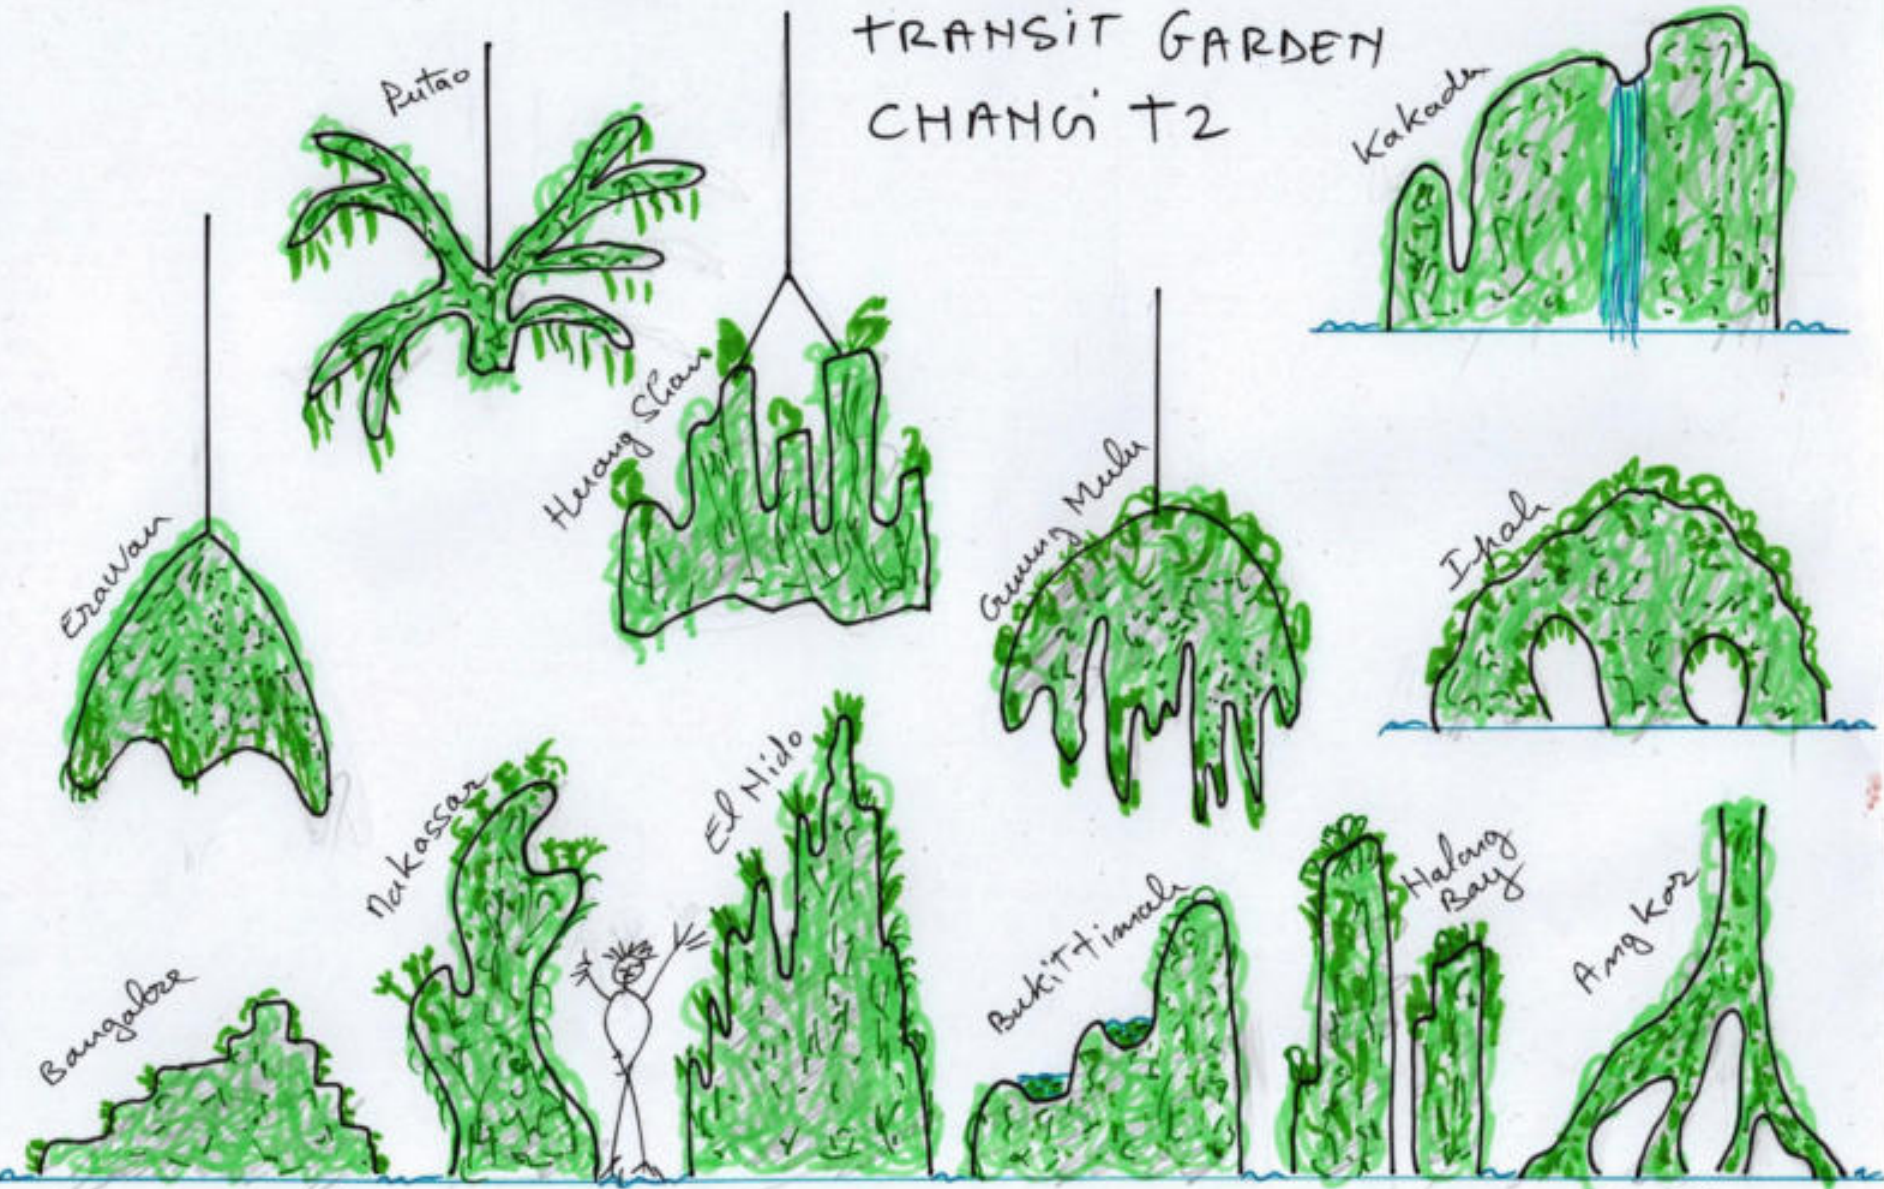

TRANSIT GARDEN CHANGI T2

P. P. P.
24/11/2019