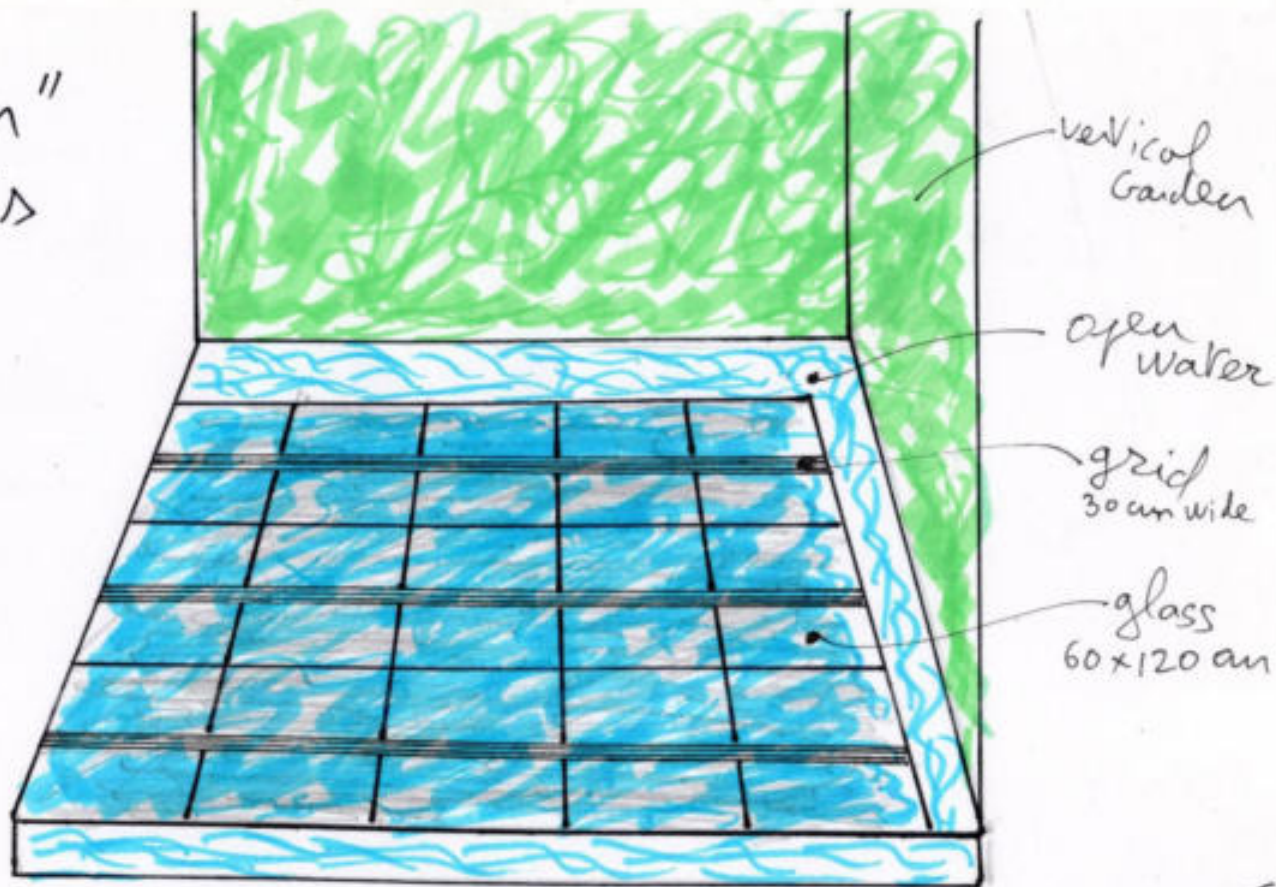

A FLOWING GREENERY
EAST PLAZA
C FUTURE CITY
SHENZHEN

P. B. Lee
14th Sept. 2018

the living Waterfall - C Future City - ©

© Patrick Blanc - Vertical Garden, desk and reflection, Patrick Blanc Home

"Christaricum"
in P. Blanc's
House